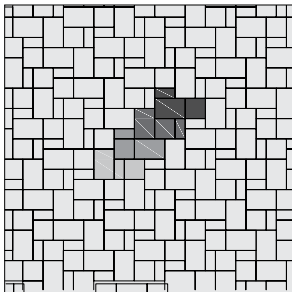

## ✔ FEATURES & BENEFITS

- 3-piece modular system in 2 unique size options for ease of installation
- Ideal for courtyards, walkways, patios and pool decks
- Flexible installation for multiple laying patterns
- Great looking tight fitted joints
- Natural slate texture

## 🧩 LAYING PATTERNS

SMALL 3-PIECE PATTERN

PATTERN 2

PATTERN 3

PATTERN A

PATTERN B

PATTERN E

SMALL 3-PIECE PATTERN

## 🧱 SHAPES & SIZES